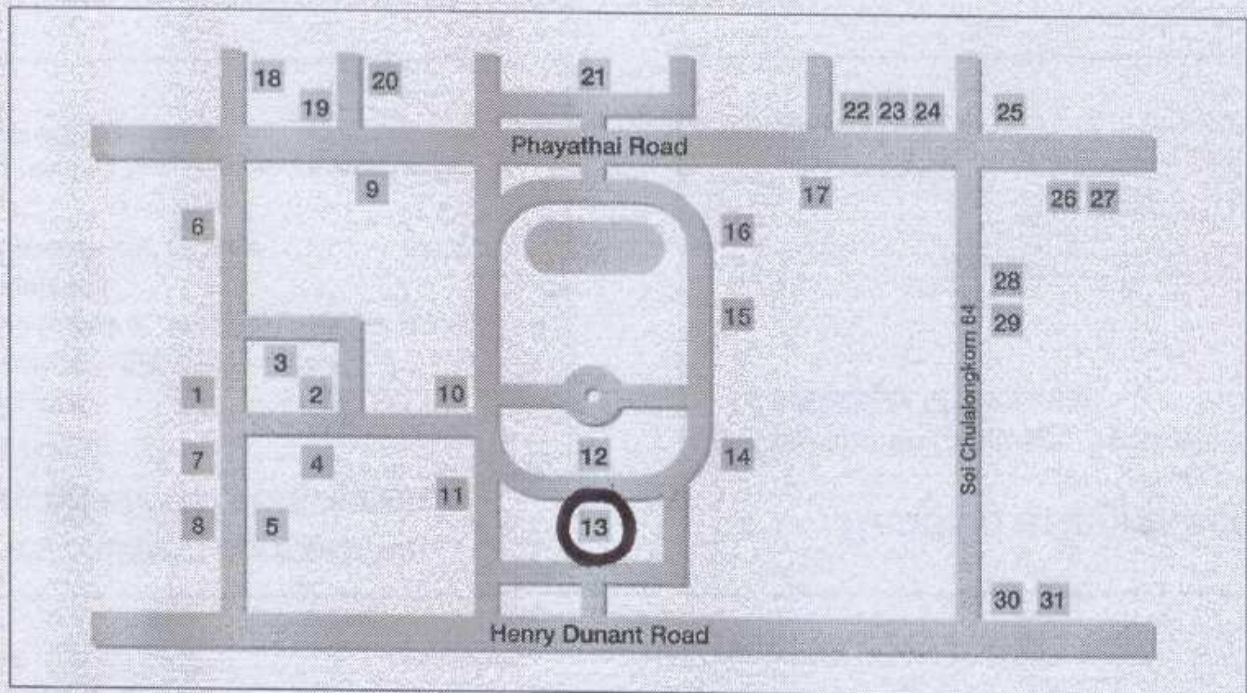

Chulalongkorn University Map

- | | |
|---|---------------------------------------|
| 1. Faculty of Economics | 14. Faculty of Fine and Applied Arts |
| 2. Sala Phra Kieo | 15. Department of Chemistry |
| • University Bookstore | 16. Faculty of Architecture |
| • Co-operative Store | 17. Department of Industrial Design |
| • Post Office | 18. Faculty of Law |
| 3. Chula Chakrabongse Building | 19. Faculty of Communication Arts |
| • Faculty Senate | 20. Faculty of Education |
| • Faculty Club | 21. Office of President |
| • Student Union | Office of International Affairs |
| 4. Language Institute | 22. Thai Pavilion |
| 5. Faculty of Political Science | 23. Student Residence |
| 6. Faculty of Commerce and Accountancy | 24. CU Alumni Association |
| 7. Visid Prachuabmoh building | 25. Pathumwan Princess Hotel |
| 8. Institute Building I (Prajadhipok-Rambhaibarni Building) | 26. Faculty of Pharmaceutical Science |
| 9. Faculty of Science | 27. Witthayakit Building |
| 10. Memorial Hall | 28. Institute Building II |
| 11. Faculty of Engineering | 29. Institute Building III |
| 12. Main Auditorium | 30. Faculty of Veterinary Science |
| 13. Faculty of Arts | 31. Faculty of Dentistry |